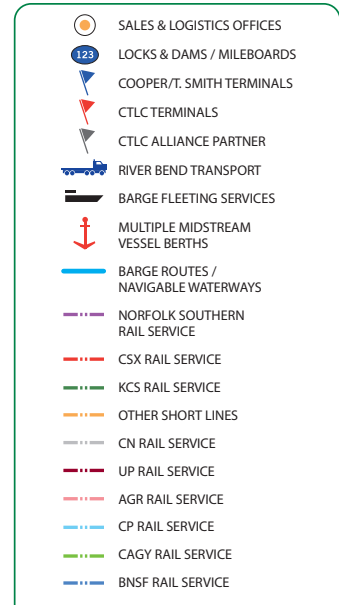

FACT SHEET

CONSOLIDATED TERMINALS AND LOGISTICS CO.

ADDRESS: 7305 IL HIGHWAY 26 / PRINCETON, IL 61356

RIVER MILE: ILLINOIS RIVER - MILE 207

TRUCKING: SERVED BY MULTIPLE TRUCKING COMPANIES WITH ACCESS TO I-180, I-80, & I 39

CAPABILITIES: BARGE TO TRUCK; TRUCK TO BARGE

STORAGE CAPACITY: SHORT-TERM OUTSIDE STORAGE AVAILABLE

MAJOR EQUIPMENT: 100 TON CRANE, 6 YARD CLAMSHELL, 6 YARD PAY LOADER

COMMODITIES: DRY BULK COMMODITIES, COKE, COAL, LIGHT WEIGHT AGGREGATE, PIG IRON , SILICON CARBIDE, GRAIN, OTHER BY ARRANGEMENT

NOTES: SWITCH BOATS AND FLEETING AVAILABLE